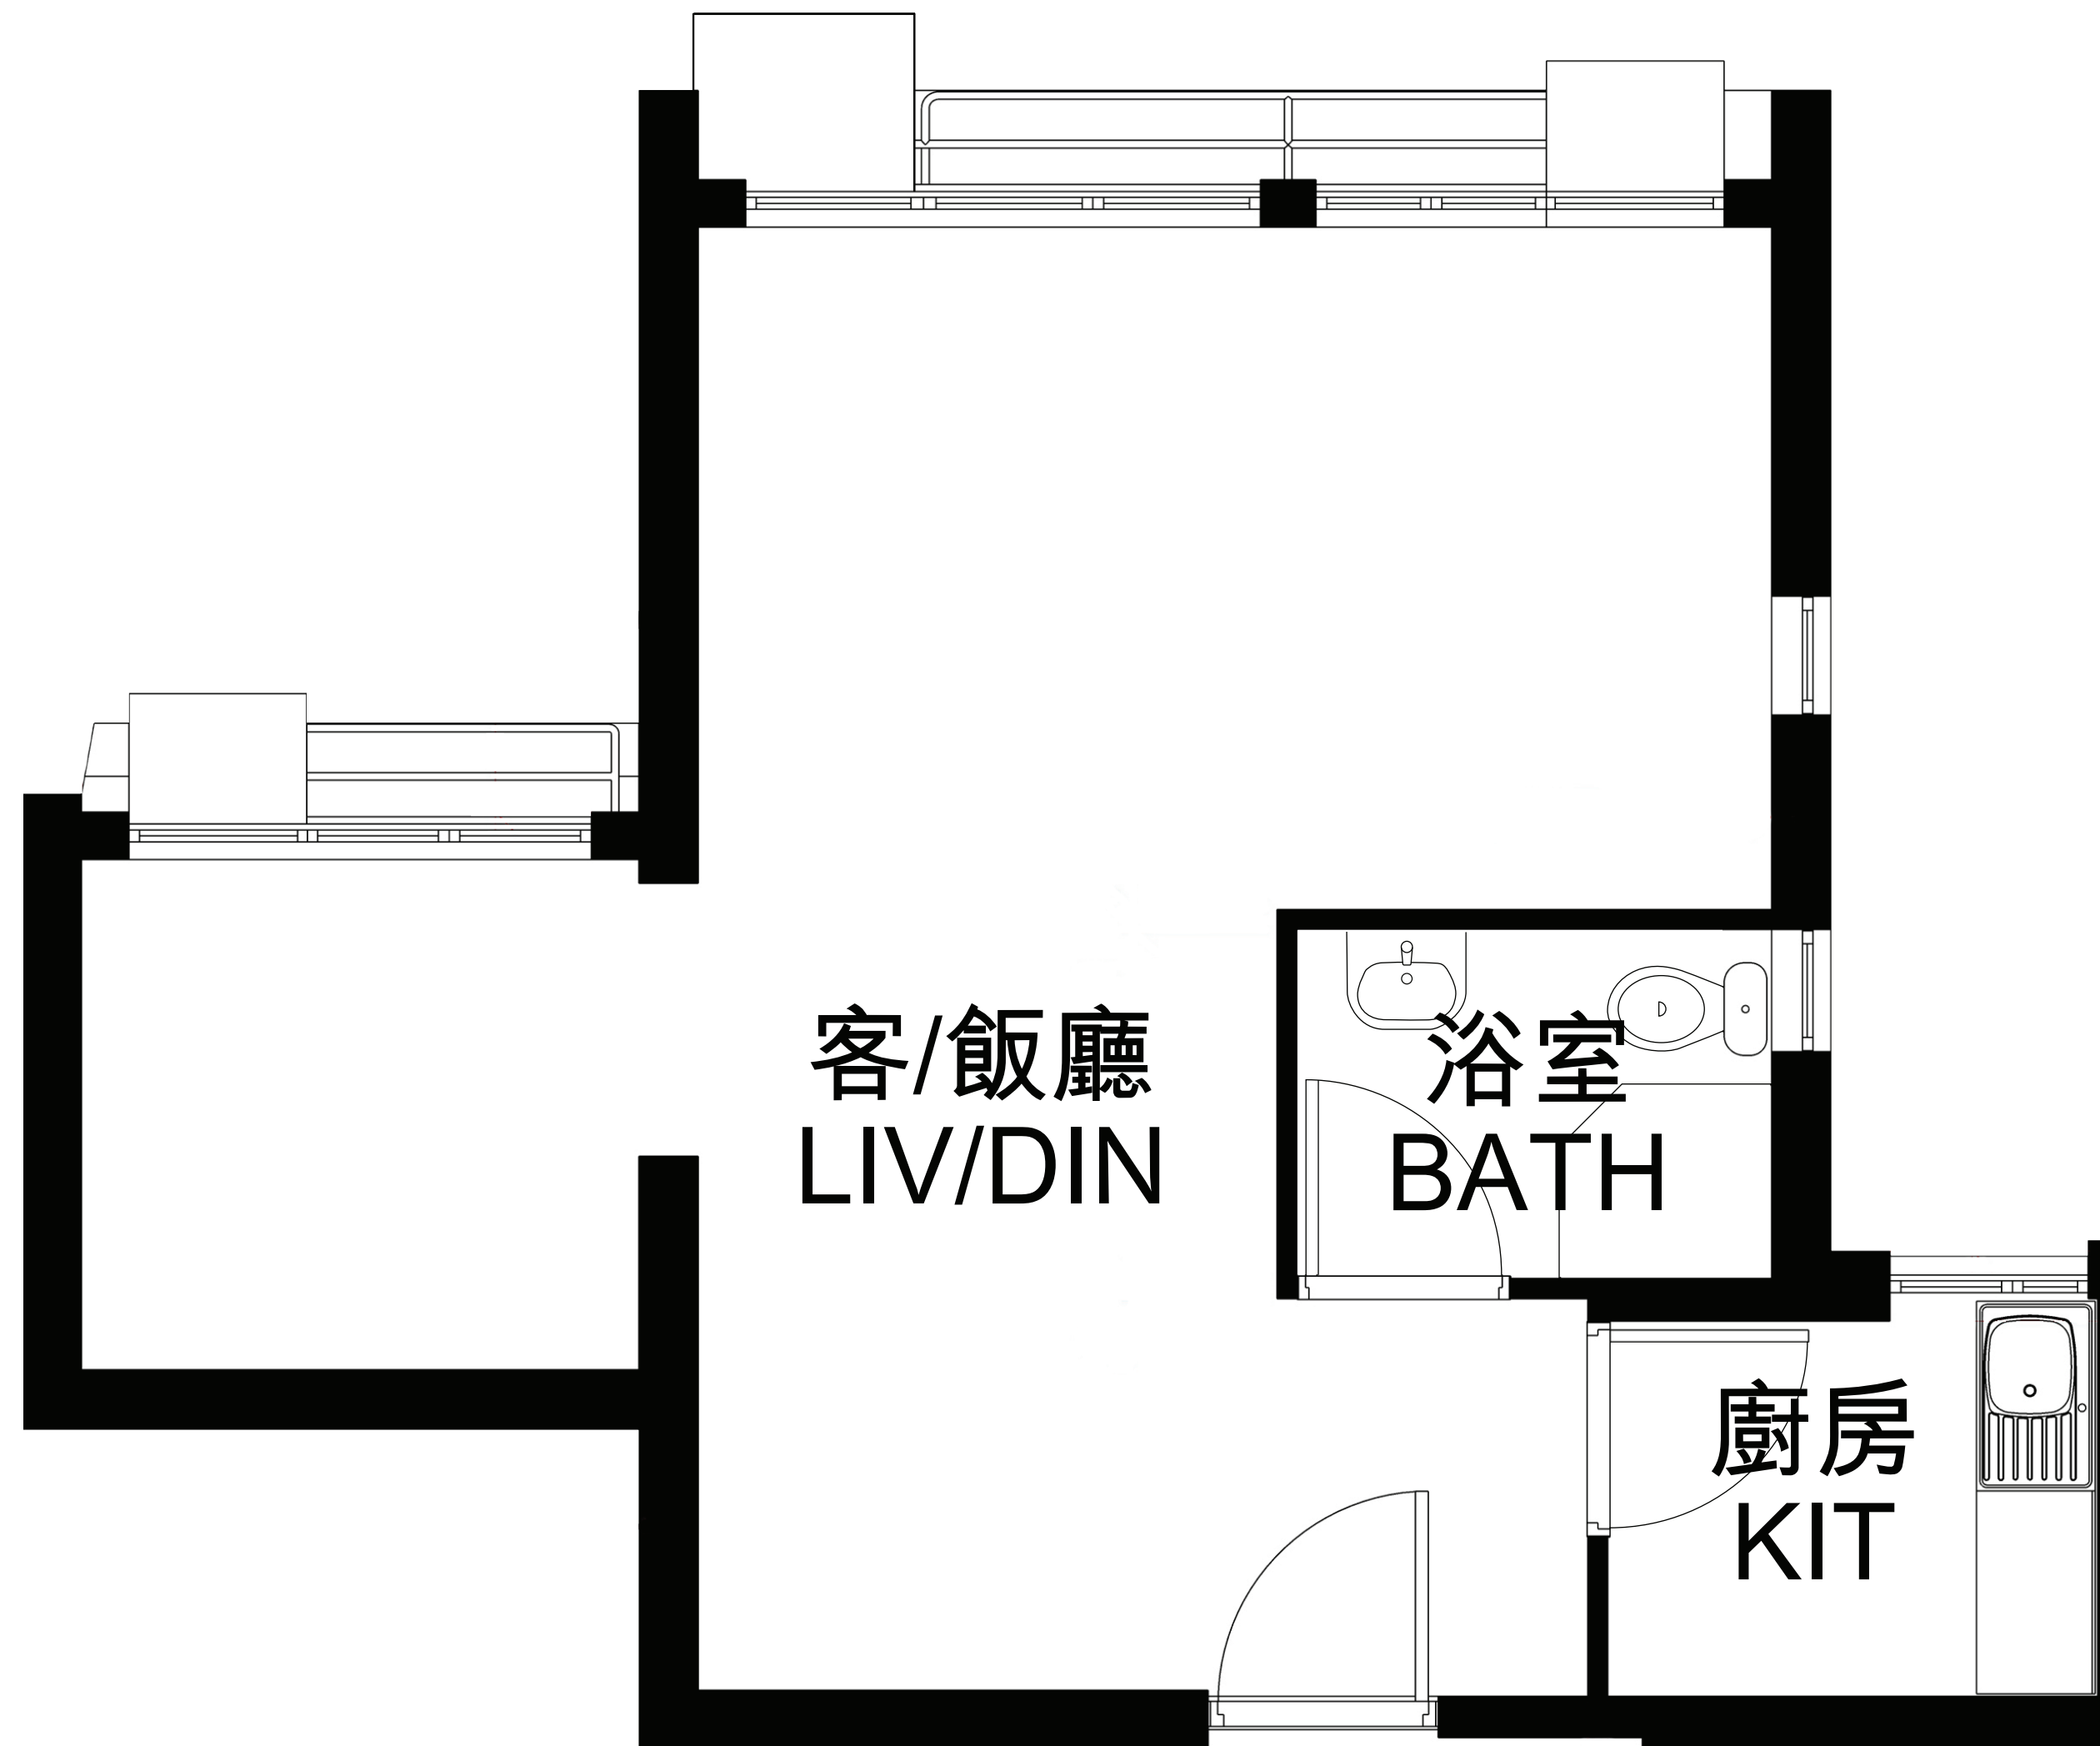

出售居者有其屋計劃單位 — 樣本單位

Sale of Home Ownership Scheme Flats — Sample Flat

實用面積 Saleable Area

42.4平方米sq.m.
(456平方呎sq.ft.)

註：本平面圖只用作方便準買方觀看虛擬短片時，對居屋樣本單位的內部佈局有較佳的了解。本圖或有可能會與是次銷售計劃的發展項目的售樓資料簡介/售樓說明書內有關樓層的樓面平面圖上所顯示的不一致。

Note: This Floor Plan is for facilitating the prospective purchasers to have a better understanding of the internal layout of a sample of HOS flat when viewing the virtual videos. It may not be in line with that shown on the floor plan of the relevant floor in the sales booklet/sales brochure of the developments in this sale exercise.

(不依比例) (Not to scale)