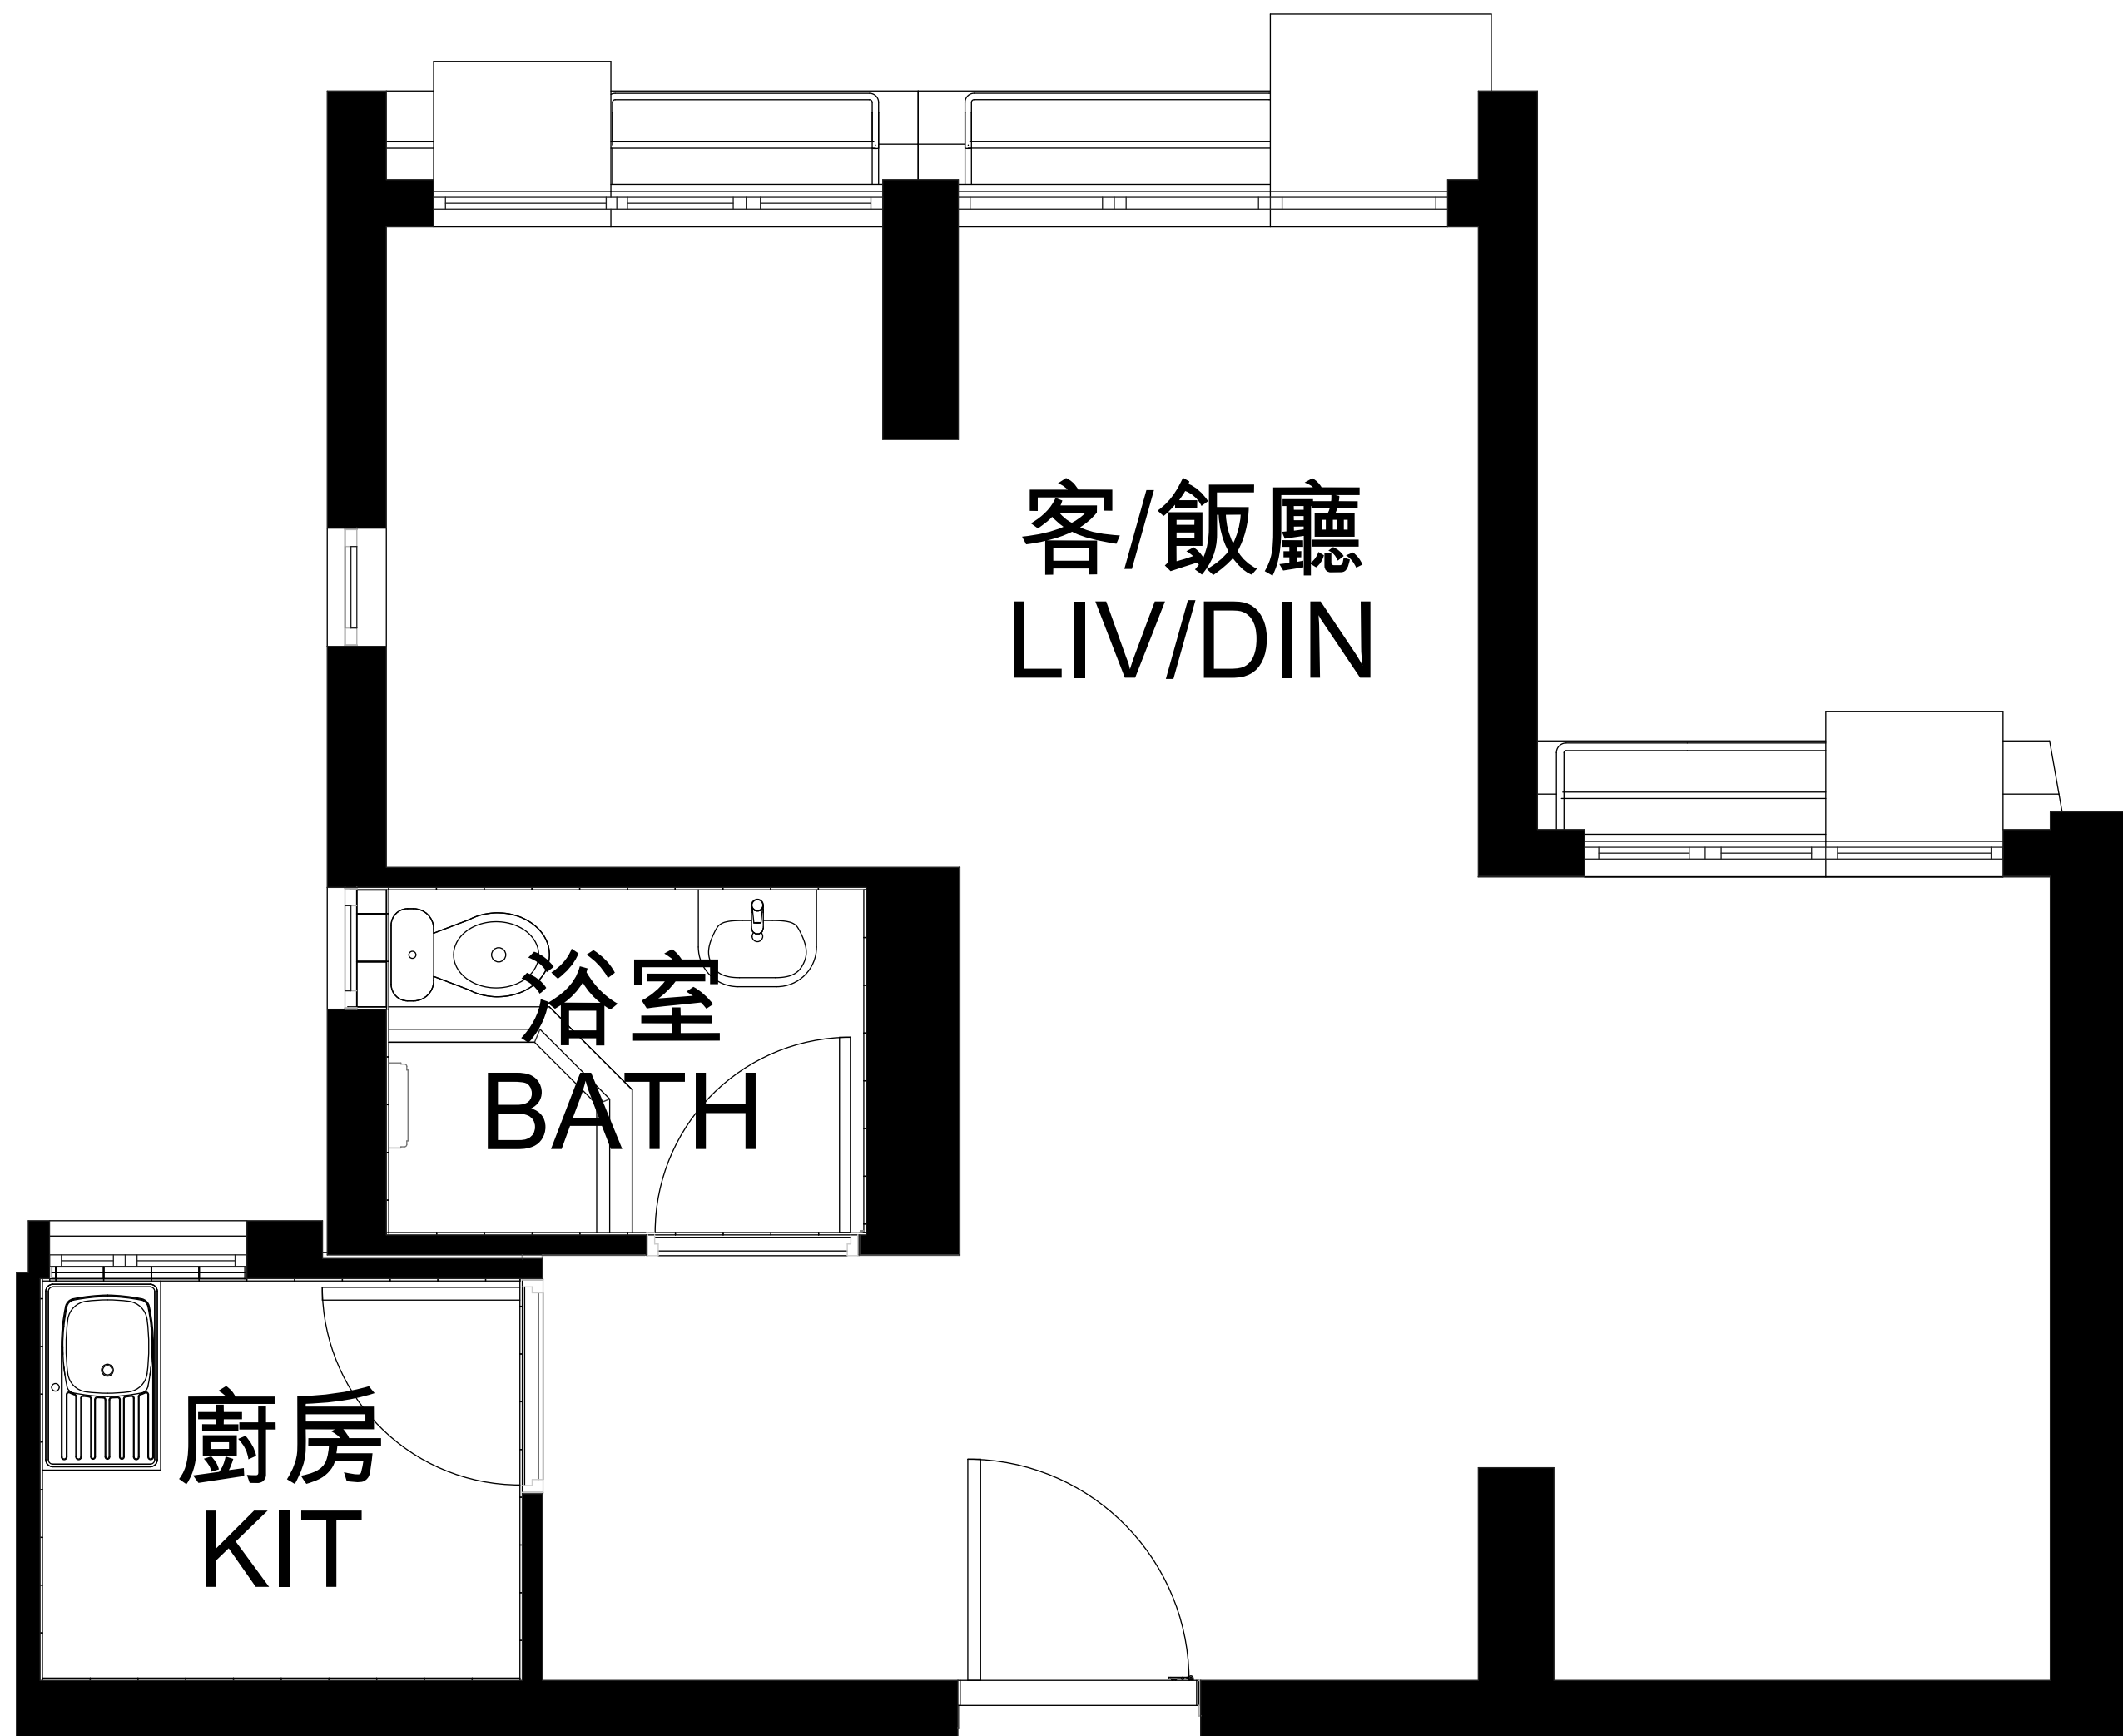

出售居者有其屋計劃單位 — 樣本單位

Sale of Home Ownership Scheme Flats — Sample Flat

實用面積 Saleable Area

46.1 平方米sq.m.
(496) 平方呎sq.ft.)

註：本平面圖只用作方便準買方觀看虛擬短片時，對居屋樣本單位的內部佈局有較佳的了解。本圖或有可能會與是次銷售計劃的發展項目的售樓資料簡介/售樓說明書內有關樓層的樓面平面圖上所顯示的不一致。

Note: This Floor Plan is for facilitating the prospective purchasers to have a better understanding of the internal layout of a sample of HOS flat when viewing the virtual videos. It may not be in line with that shown on the floor plan of the relevant floor in the sales booklet/sales brochure of the developments in this sale exercise.

(不依比例) (Not to scale)