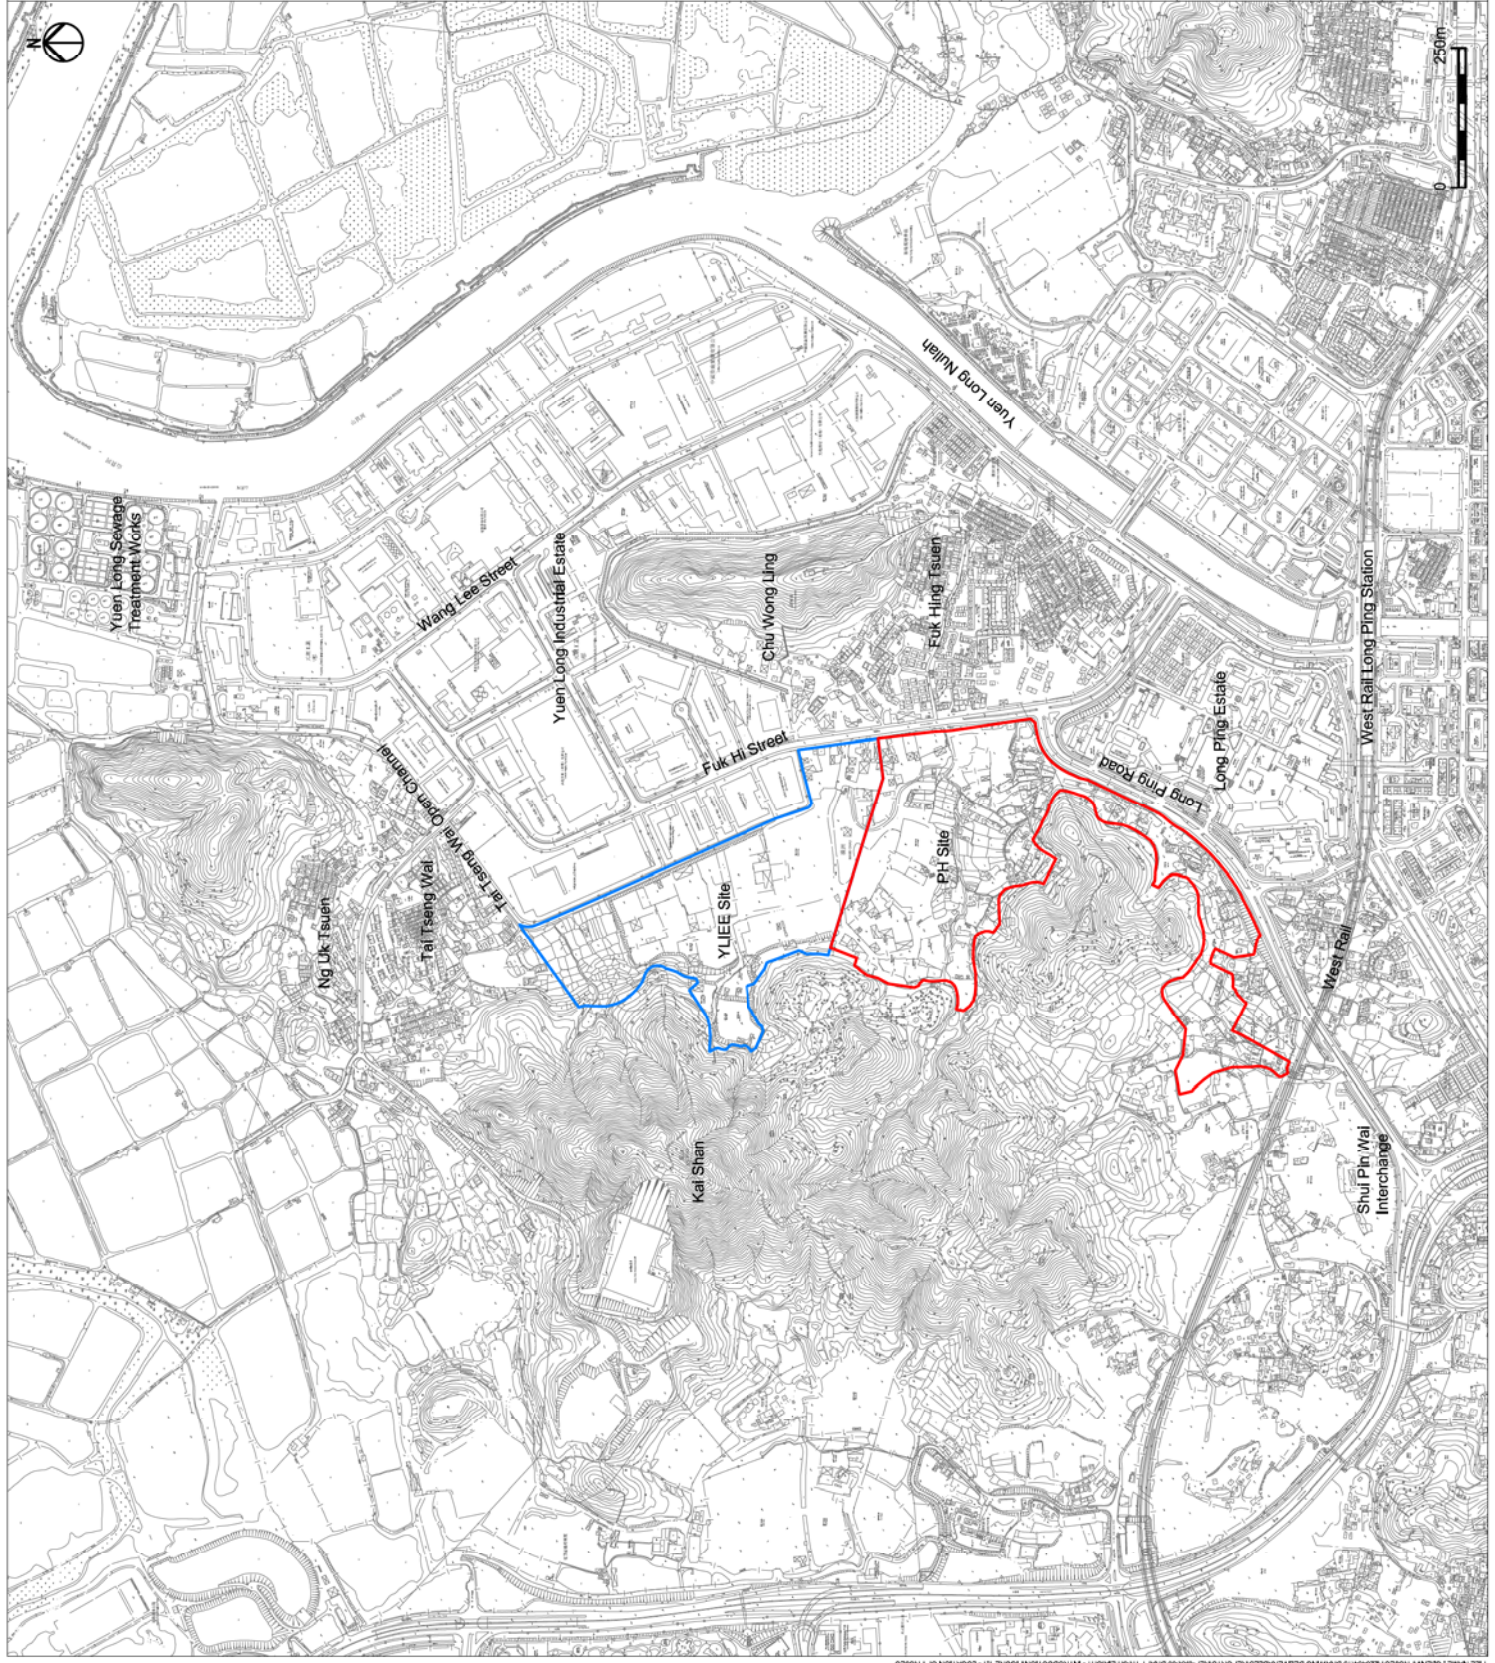

Rev	DESCRIPTION	GL	11/13
A	FIRST ISSUE		

ARUP

Project title
Agreement No. CB201/20293
Planning and Engineering Study for the Public Housing Site
and Yuen Long Industrial Estate Extension at Wang Chau

Drawing title
Location of Project Site

Drawing no.	Figure 1.1.1	Rev.	A
Drawn	GL	Checked	IL
Date	11/13	Status	PRELIMINARY
Scale	AS SHOWN	Copyright	RESERVED

HONG KONG HOUSING AUTHORITY